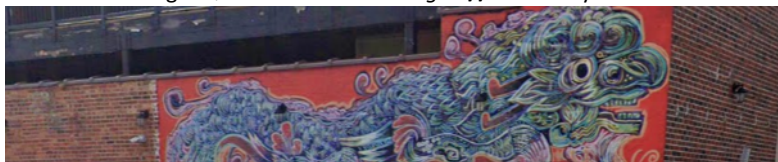

2211 Walker Angel Quesada *Vinatown Dragon* // Oil & Acrylic enamel & Aerosol // 2015